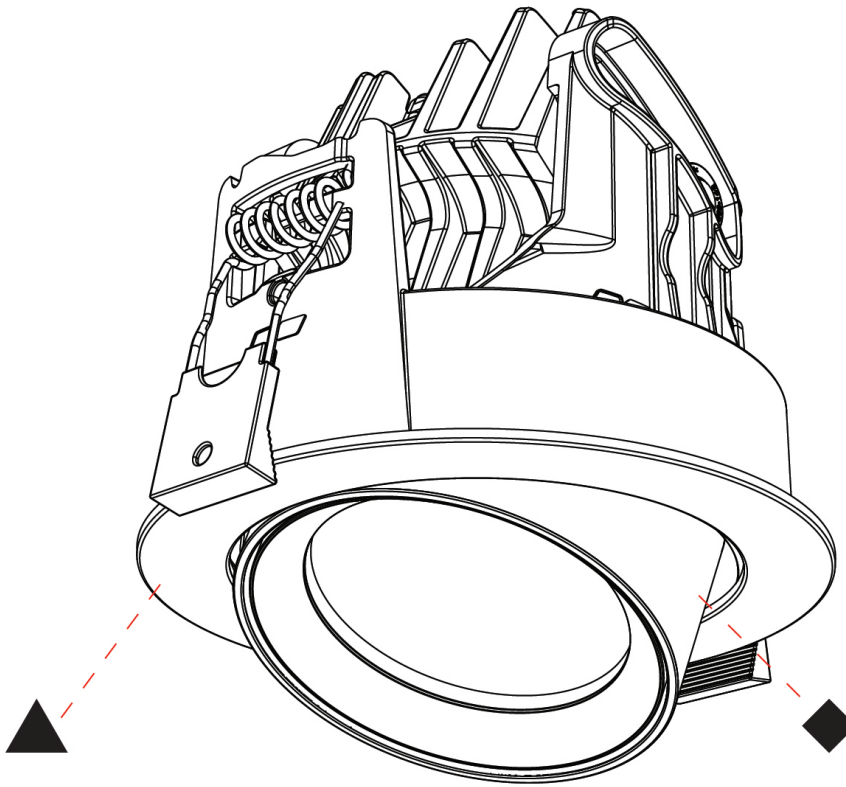

CENTRIQ ROUND ADJUSTABLE RECESSED

A35976-

PROJECT _____

TYPE _____

SPECIFIER _____

QUANTITY _____

DATE _____